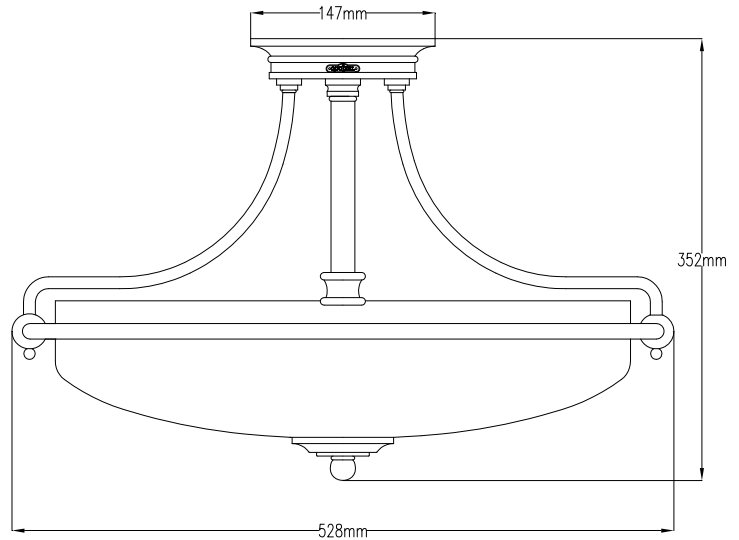

**RANGE: QUOIZEL**

**STYLE: GRIFFIN 4LT SEMI-FLUSH**

1. Item Code	QZ/GRIFFIN/SFMWS	23. Minimum Drop	n/a
2. Drawing No.	Q-GFI721WS REV-A	24. Maximum Drop	n/a
3. EAN/Barcode	-	25. Adjustable?	No
4. Tested?	No	26. Shade/Glass Material	Etched White Glass
5. Final Sign-off Sample Done?	No	27. Shade Width (mm)	n/a
6. Category	Indoor	28. Shade Height (mm)	n/a
7. Type	Semi-Flush	29. Shade Depth (mm)	n/a
8. Finish	Weathered Brass	30. Size of Back-Plate/Ceiling Rose (mm)	147
9. IP Rating	n/a	31. Main Material	Mild Steel
10. Class	I	32. Power Cable Colour	Brown & Blue
11. Voltage	240	33. Power Cable Length (mm)	200
12. Wattage (1)	100	34. Chain Length (mm)	n/a
13. Wattage (2)	n/a	35. Rod Length (mm)	n/a
14. Lamp Holder Type (1)	E27	36. PIR	No
15. Lamp Holder Type (2)	n/a	37. Switch Type and location	n/a
16. No. of Lamps	4	38. Connection Method	Terminal Block
17. Lamp Supplied	None	39. Plug Type	n/a
18. Dimmable?	Depends On Lamp	40. Plug Colour	n/a
19. Lumen Output	Depends On Lamp	41. Product Weight (kg)	5
20. Overall Width/Diameter (mm)	528	42. Carton Dimensions (mm)	-
21. Overall Height (mm)	352	43. Carton Weight (kg)	-
22. Overall Depth (mm)	528	44. Notes	-